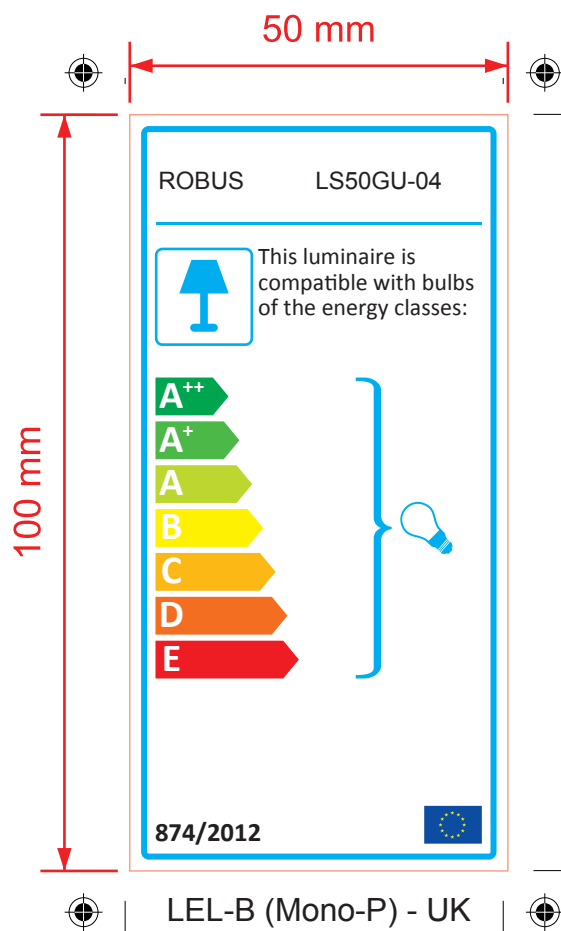

LEL-B (Mono-L) - UK
50mm x 100mm

LEL-B (Mono-P) - UK
100mm x 50mm